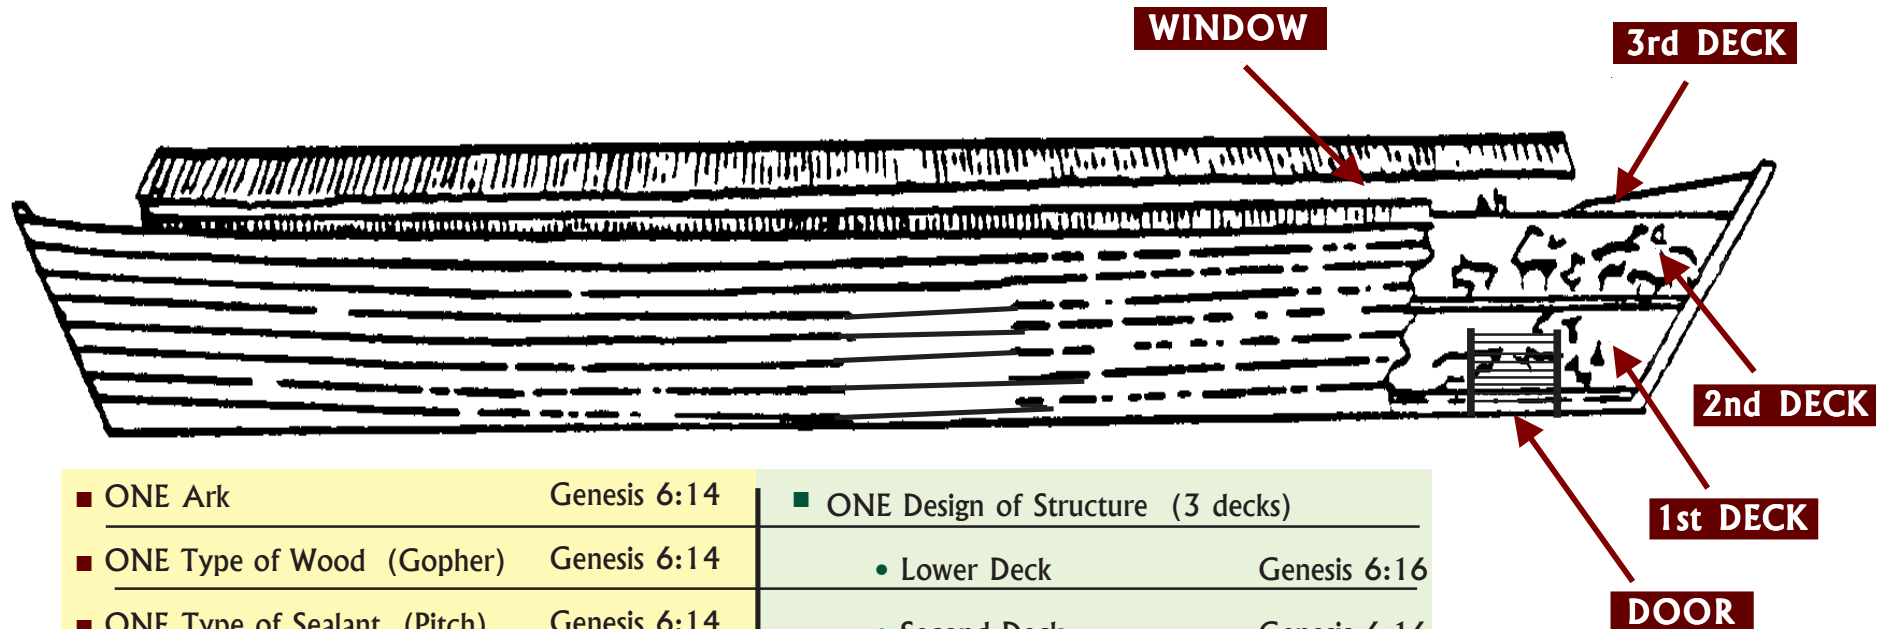

The Ark of Noah

Genesis 6:8-22

■ ONE Ark	Genesis 6:14	■ ONE Design of Structure (3 decks)	
■ ONE Type of Wood (Gopher)	Genesis 6:14	• Lower Deck	Genesis 6:16
■ ONE Type of Sealant (Pitch)	Genesis 6:14	• Second Deck	Genesis 6:16
■ ONE Length (300 cubits)	Genesis 6:15	• Third Deck	Genesis 6:16
■ ONE Width (50 cubits)	Genesis 6:15	■ ONE Family	Genesis 6:18
■ ONE Height (30 cubits)	Genesis 6:15	■ ONE Covenant	Genesis 6:18
■ ONE Window	Genesis 6:16	■ ONE Closer of the Door	Genesis 7:16
■ ONE Positioning of the Window	Genesis 6:16	■ ONE Means of Escape	Genesis 7:23
■ ONE Door	Genesis 6:16	■ ONE Covering of the Earth	Genesis 7:19
■ ONE Positioning of the Door	Genesis 6:16	■ ONE Rainbow	Genesis 9:13

*"Make thee
an ark
of gopher
wood"*
Genesis 6:14