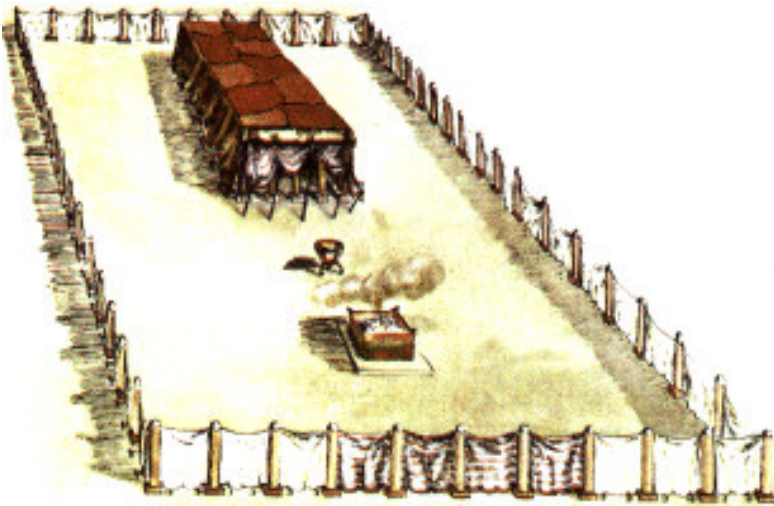

The Diagram of the Tabernacle

**TABERNACLE
DIMENSIONS**

- Outer Court - 150' x 75'
- Tabernacle - 45' x 15'
- Most Holy Place - 30' x 15'
- Holy of Holies - 15' x 15'