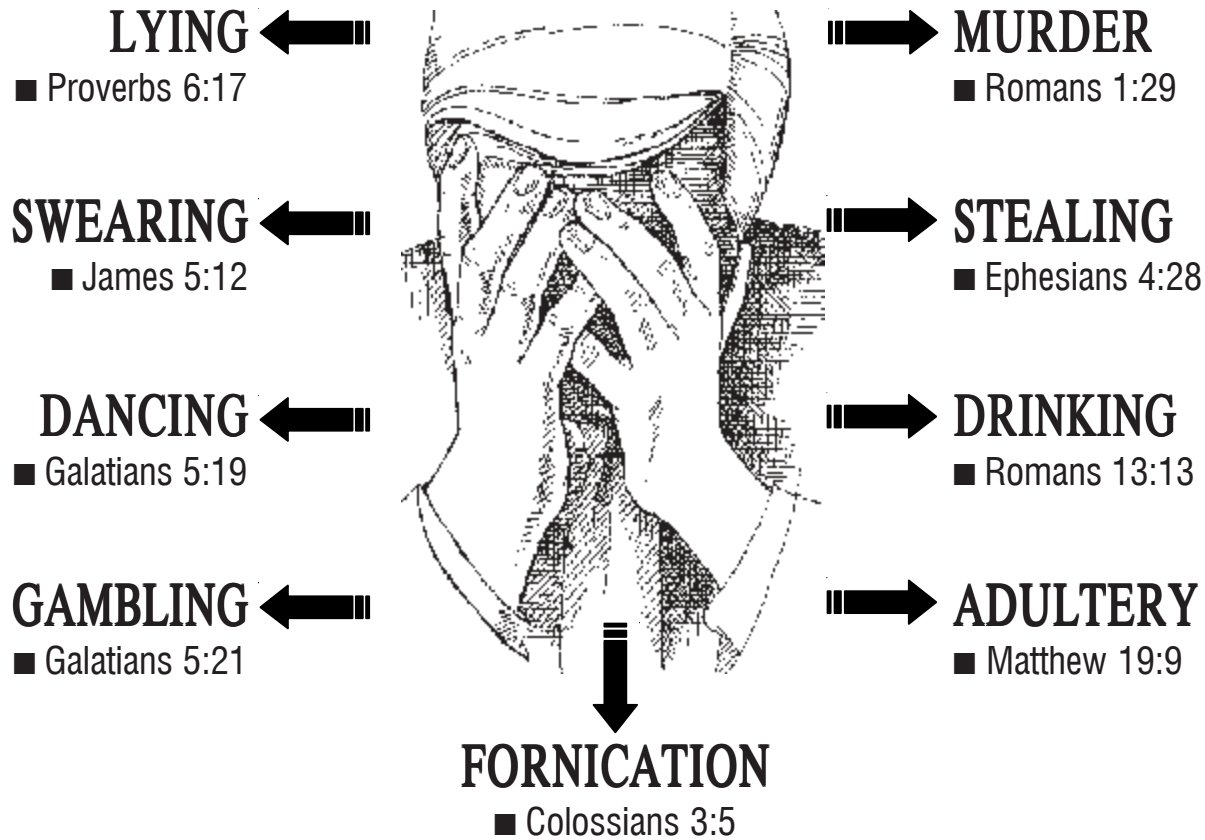

Progressiveness of Sin

Evil Thoughts (James 1:14-15) Lead to Sinful Actions (Proverbs 23:7)

Sinful Deeds Lead to Spiritual Death (Romans 6:23)