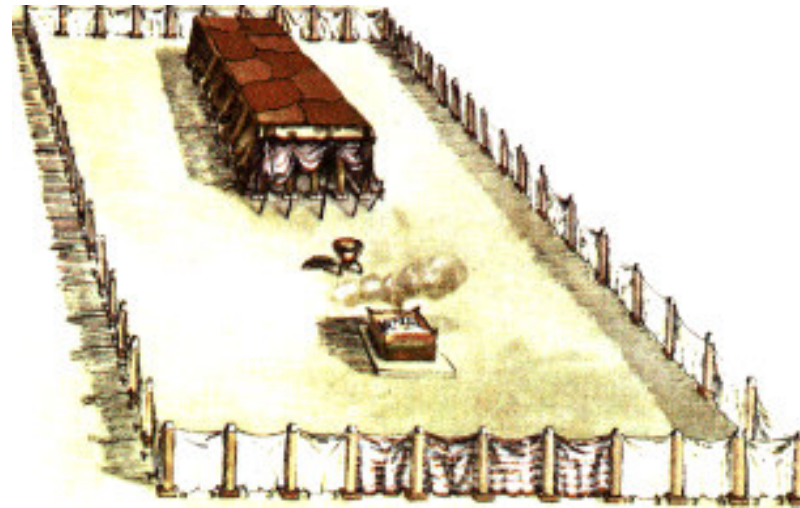

The Order of the Israelite Army

Numbers 2

TRIBE: Naphtali
LEADER: Ahira
ARMY: 53,400
LOCATION: North side

TRIBE: Asher
LEADER: Pagiel
ARMY: 41,500
LOCATION: North side

TRIBE: Dan
LEADER: Ahiezer
ARMY: 62,700
LOCATION: North side

TRIBE: Ephraim
LEADER: Elishama
ARMY: 40,500
LOCATION: West side

TRIBE: Manasseh
LEADER: Gamaliel
ARMY: 32,200
LOCATION: West side

TRIBE: Benjamin
LEADER: Abidan
ARMY: 35,400
LOCATION: West side

The Tabernacle was Completely Surrounded by the Armies of Israel

TRIBE: Simeon
LEADER: Ehellumiel
ARMY: 54,400
LOCATION: South side

TRIBE: Gad
LEADER: Eliasaph
ARMY: 45,650
LOCATION: South side