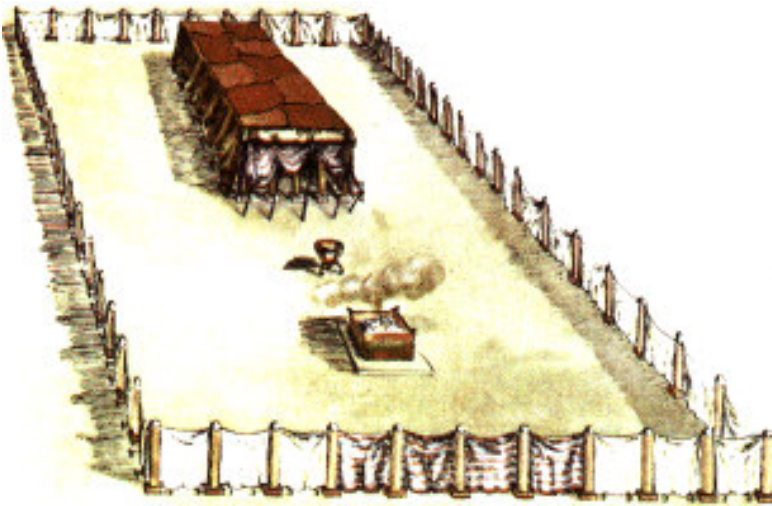

# The Diagram of the Tabernacle

**TABERNACLE DIMENSIONS**

- Outer Court - 150' x 75'
- Tabernacle - 45' x 15'
- Most Holy Place - 30' x 15'
- Holy of Holies - 15' x 15'