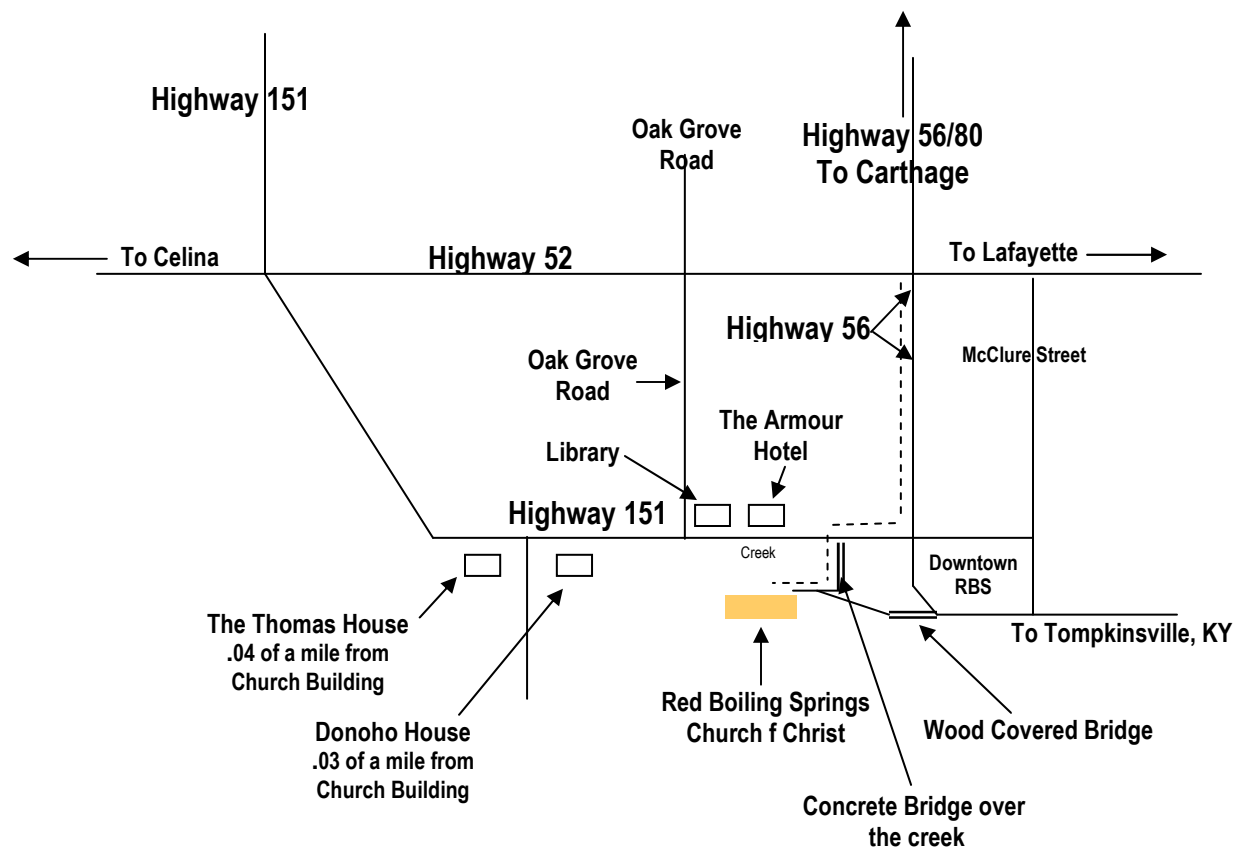

Directions to the Red Boiling Springs Church of Christ

We Meet Just Across the Creek

FROM HIGHWAY 52

- Traveling from Celina . . . Turn **RIGHT** onto Highway 56
 - Traveling from Lafayette . . . Turn **LEFT** onto Highway 56
 - Traveling from Carthage . . . Continue **STRAIGHT ACROSS** Highway 52 on Highway 56
- On Highway 56 Proceed 1 mile to caution light (Citgo on Left) . . . Turn right onto Highway 151 . . . At approximately .01, turn left onto concrete bridge then right to enter the parking lot.

TRAVELING FROM TOMPKINSVILLE, KY

Turn left on Highway 151 in RBS, then left onto concrete bridge then right to enter the parking lot.