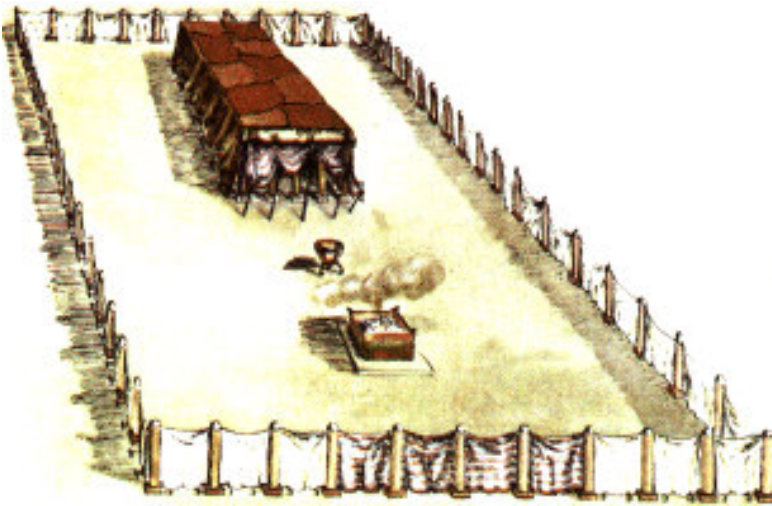

The Diagram of the Tabernacle

TABERNACLE DIMENSIONS

- Outer Court - 150' x 75'
- Tabernacle - 45' x 15'
- Most Holy Place - 30' x 15'
- Holy of Holies - 15' x 15'