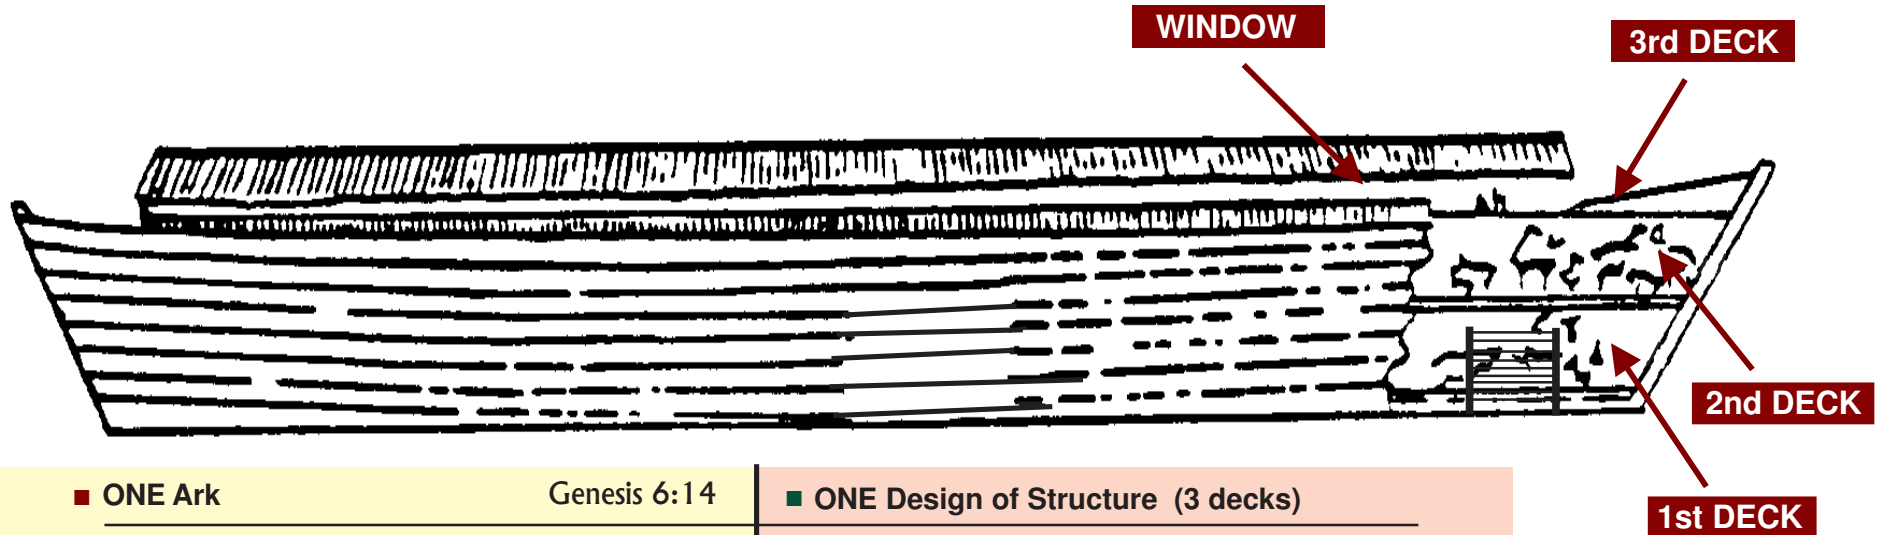

The Ark of Noah

Genesis 6:8-22

■ ONE Ark	Genesis 6:14	■ ONE Design of Structure (3 decks)	
■ ONE Type of Wood (Gopher)	Genesis 6:14	• Lower Deck	Genesis 6:16
■ ONE Type of Sealant (Pitch)	Genesis 6:14	• Second Deck	Genesis 6:16
■ ONE Length (300 cubits)	Genesis 6:15	• Third Deck	Genesis 6:16
■ ONE Width (50 cubits)	Genesis 6:15	■ ONE Family	Genesis 6:18
■ ONE Height (30 cubits)	Genesis 6:15	■ ONE Covenant	Genesis 6:18
■ ONE Window	Genesis 6:16	■ ONE Closer of the Door	Genesis 7:16
■ ONE Positioning of the Window	Genesis 6:16	■ ONE Means of Escape	Genesis 7:23
■ ONE Door	Genesis 6:16	■ ONE Covering of the Earth	Genesis 7:19
■ ONE Positioning of the Door	Genesis 6:16	■ ONE Rainbow	Genesis 9:13

"Make thee an ark of gopher wood"
Genesis 6:14